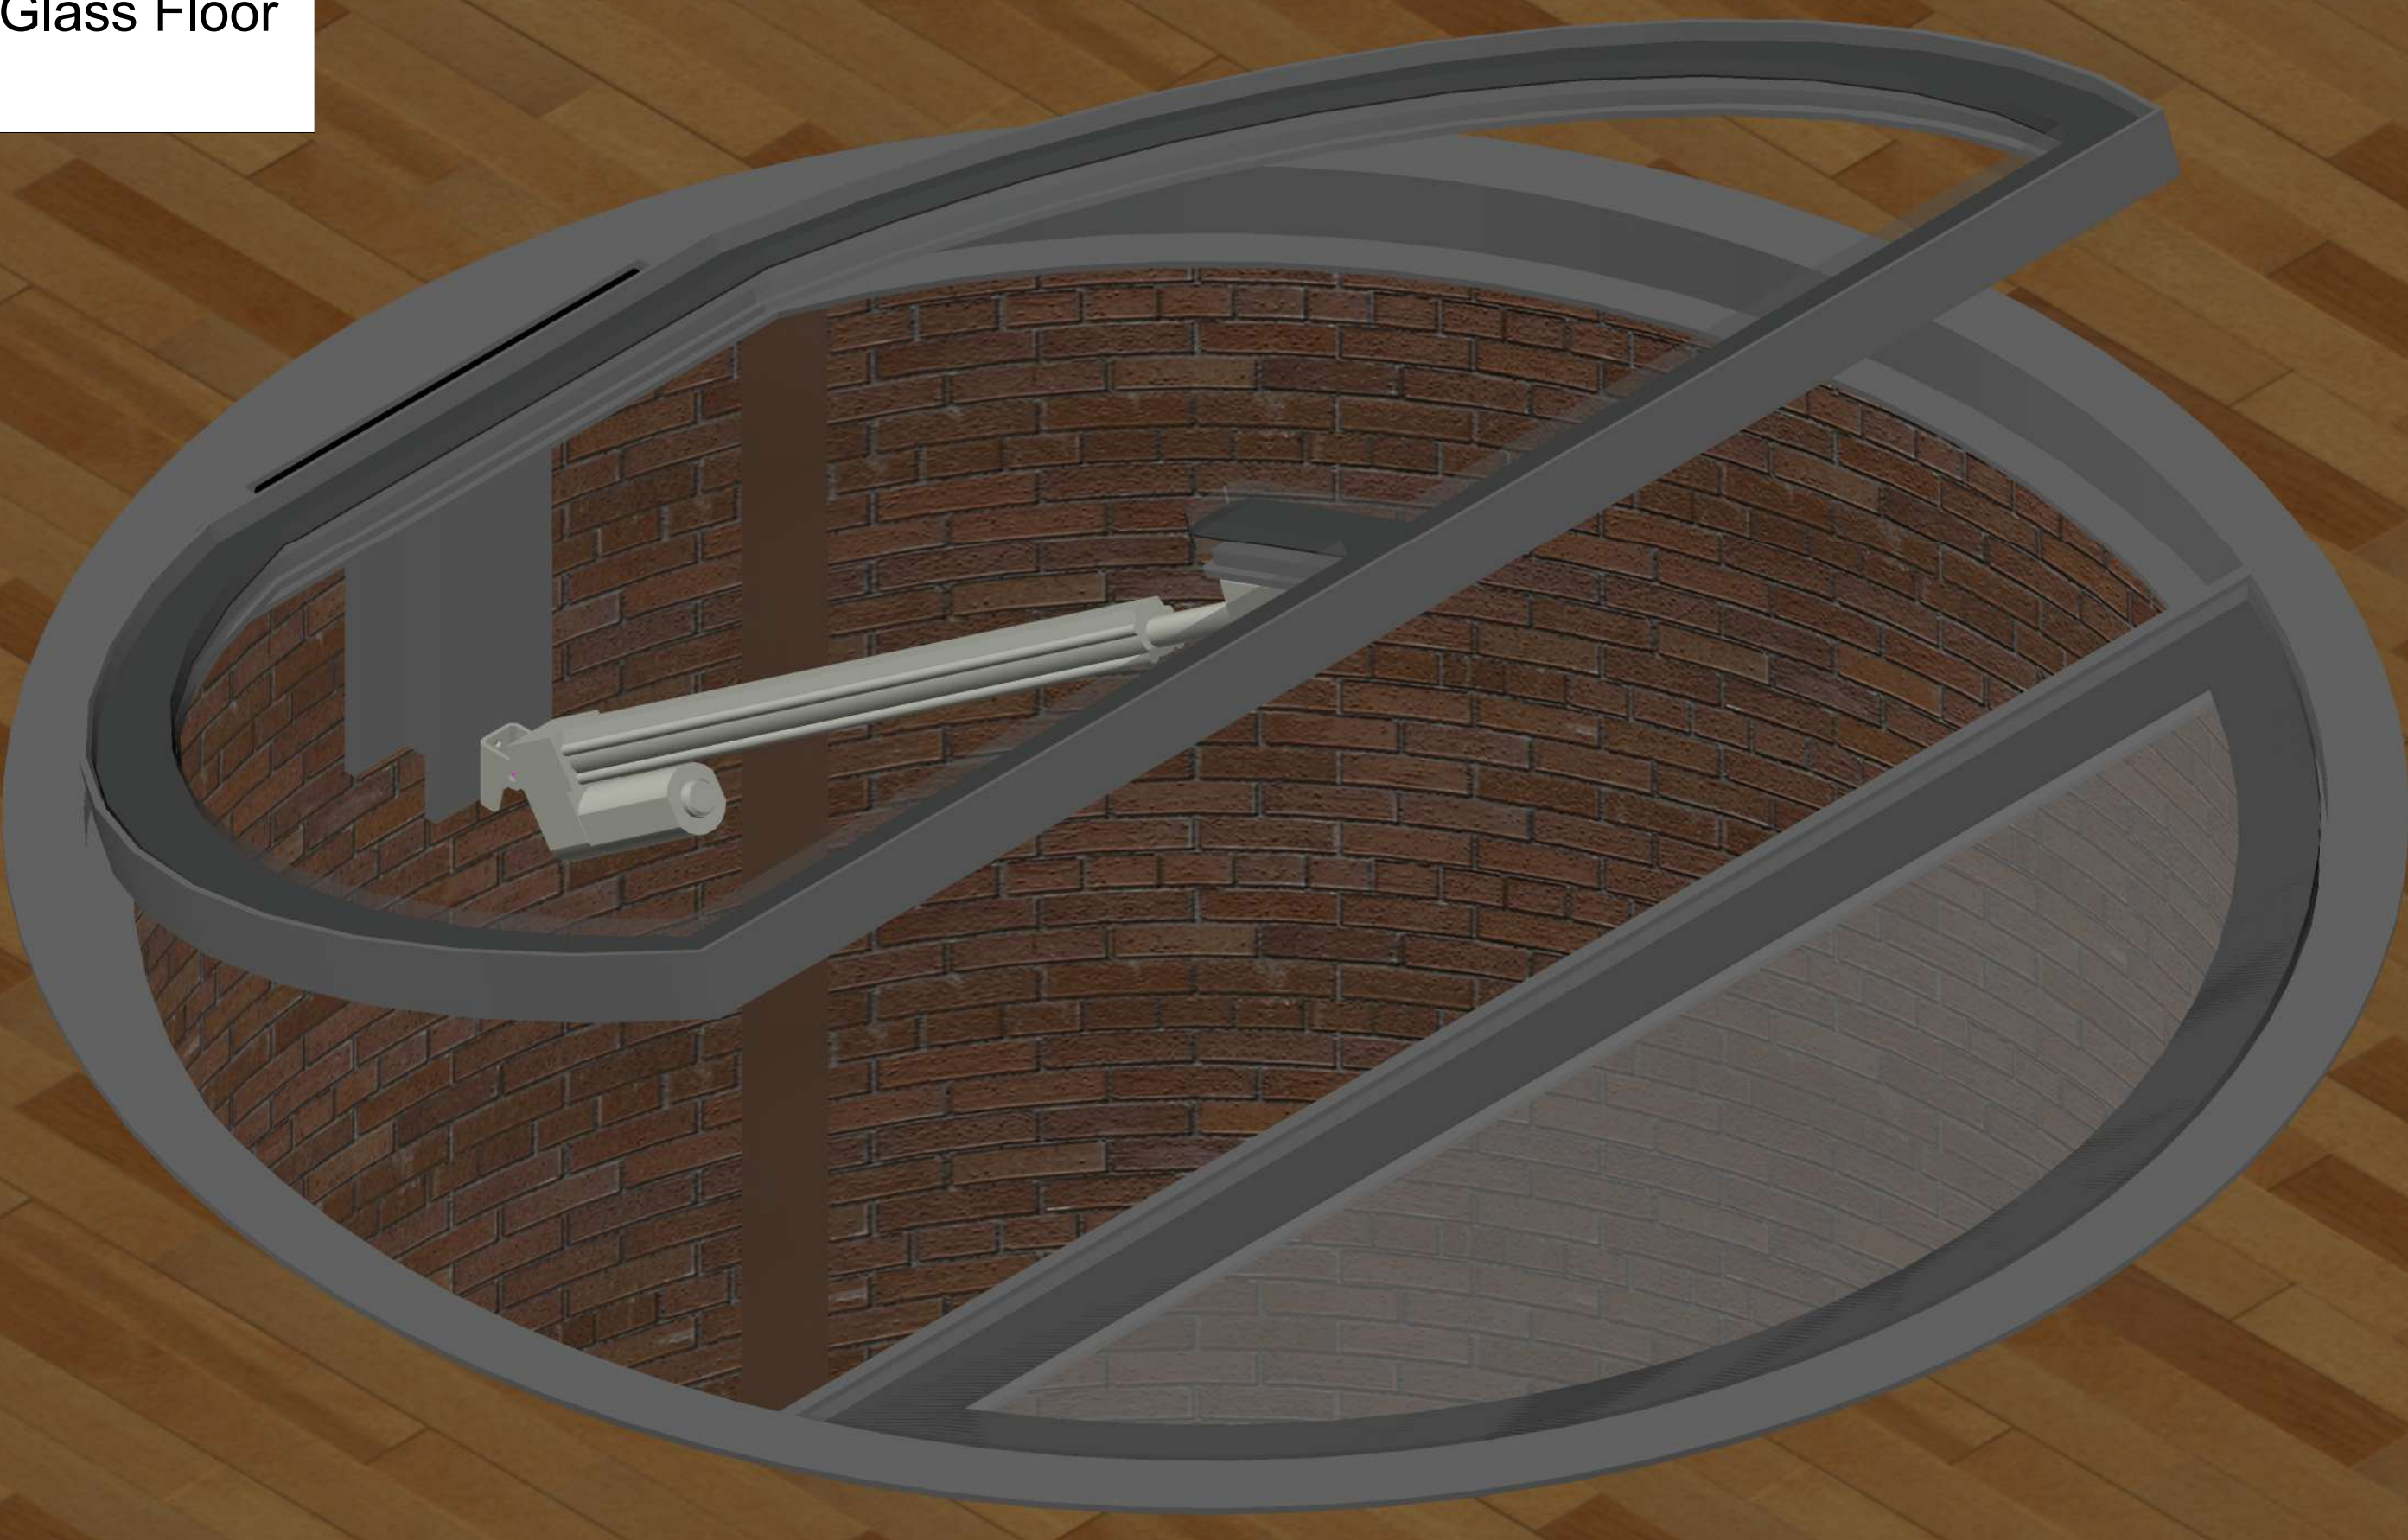

<1000mm Opening Electric Circular Hinged Glass Floor

Ø1000mm - Ø1500mm Opening Electric Circular Hinged Glass Floor

Ø1000mm - Ø1500mm Opening 'Z Shape' Electric Circular Hinged Glass Floor